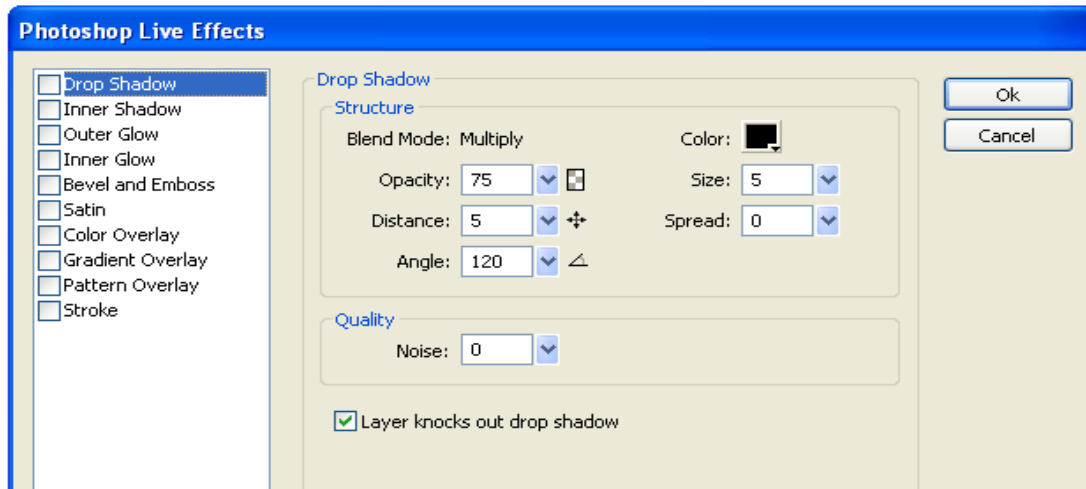

Photoshop Live Effects

In this classwork you will use Filters → Photoshop Live Effects to create the following text styles. Don't Ask questions, just use your creativity and use Live effects sub tools.